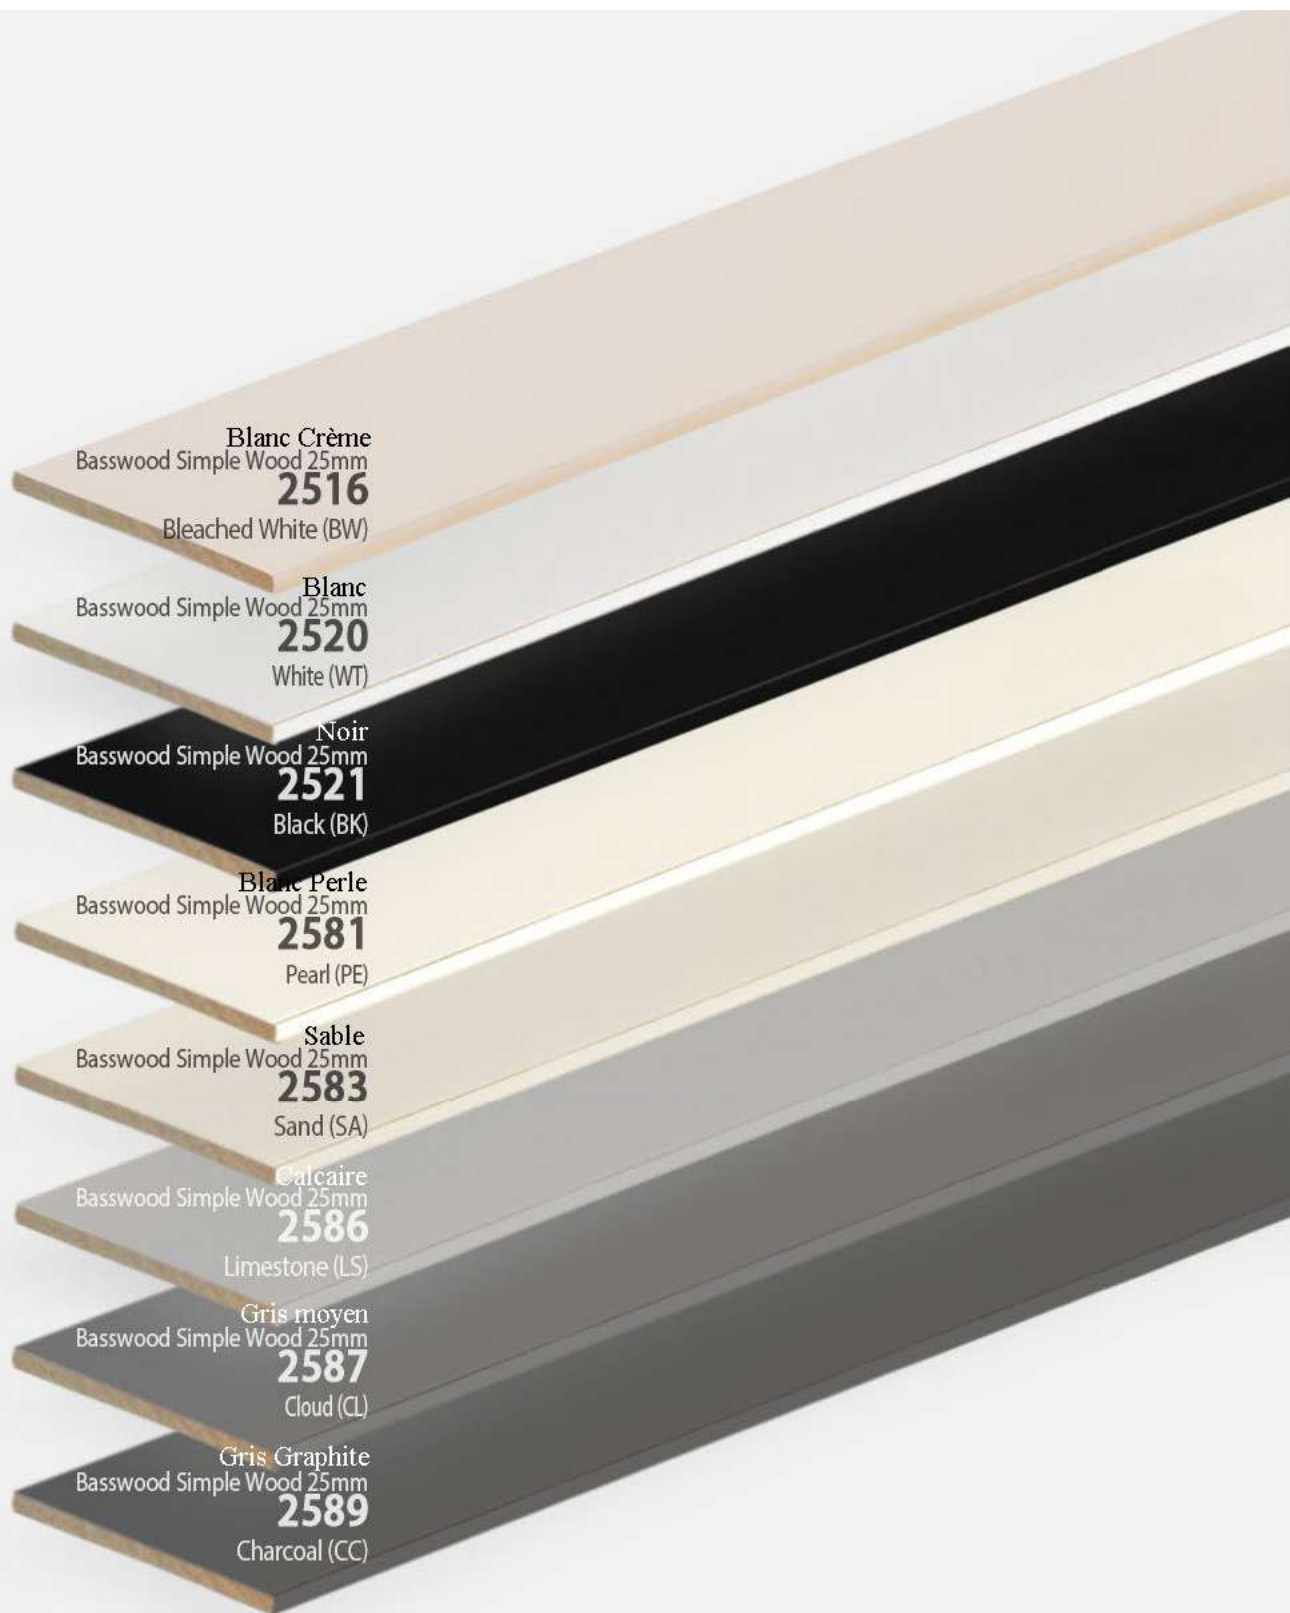

Naturel

Basswood Solid Wood 25mm

2510

Natural (NT)

Erable

Basswood Solid Wood 25mm

2511

Maple (MP)

Ebène

Basswood Solid Wood 25mm

2522

Ebony (EB)

Acajou Foncé

Basswood Solid Wood 25mm

2523

Dark Mahogany (DMH)

Noix

Basswood Solid Wood 25mm

2524

Nut (NUT)

Bois Basswood Simple 25 mm

Blanc Crème
Basswood Simple Wood 25mm
2516
Bleached White (BW)

Blanc
Basswood Simple Wood 25mm
2520
White (WT)

Noir
Basswood Simple Wood 25mm
2521
Black (BK)

Blanc Perle
Basswood Simple Wood 25mm
2581
Pearl (PE)

Sable
Basswood Simple Wood 25mm
2583
Sand (SA)

Calcaire
Basswood Simple Wood 25mm
2586
Limestone (LS)

Gris moyen
Basswood Simple Wood 25mm
2587
Cloud (CL)