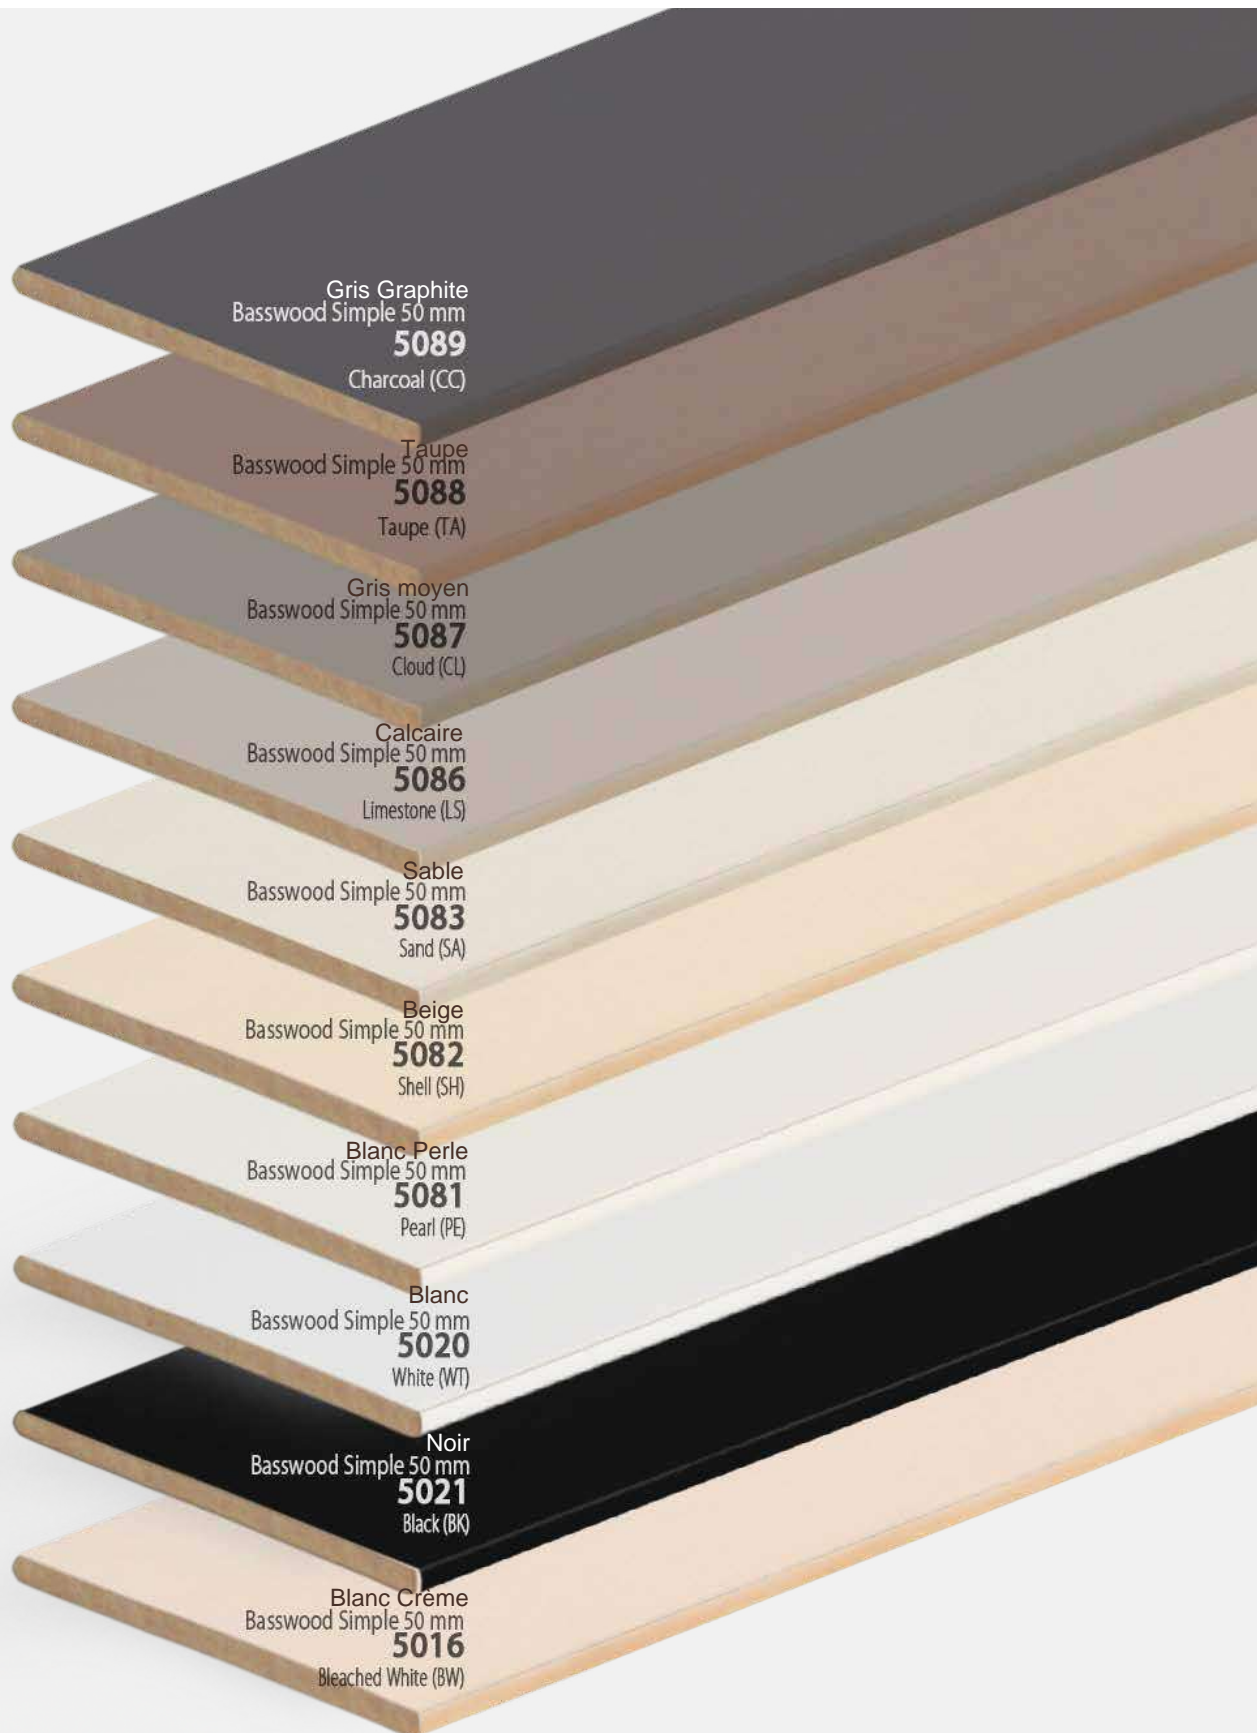

Ebony (EB)

Acajou Foncé  
Basswood Solid Wood 50 mm  
**5023**

Dark Mahogany (DMH)

Noix  
Basswood Solid Wood 50 mm  
**5024**

Nut (NUT)

# Basswood Simple 50 mm

Gris Graphite  
Basswood Simple 50 mm  
**5089**  
Charcoal (CC)

Taupe  
Basswood Simple 50 mm  
**5088**  
Taupe (TA)

Gris moyen  
Basswood Simple 50 mm  
**5087**  
Cloud (CL)

Calcaire  
Basswood Simple 50 mm  
**5086**  
Limestone (LS)

Sable  
Basswood Simple 50 mm  
**5083**  
Sand (SA)

Beige  
Basswood Simple 50 mm  
**5082**  
Shell (SH)

Blanc Perle  
Basswood Simple 50 mm  
**5081**  
Pearl (PE)

Blanc  
Basswood Simple 50 mm  
**5020**  
White (WT)

Noir  
Basswood Simple 50 mm  
**5021**  
Black (BK)

Blanc Crème  
Basswood Simple 50 mm  
**5016**  
Bleached White (BW)

Africa 50 mm  
**50-301**  
Polar (PR)

Africa 50 mm  
**50-302**  
Dove (DV)

Africa 50 mm  
**50-305**  
Camel (CM)